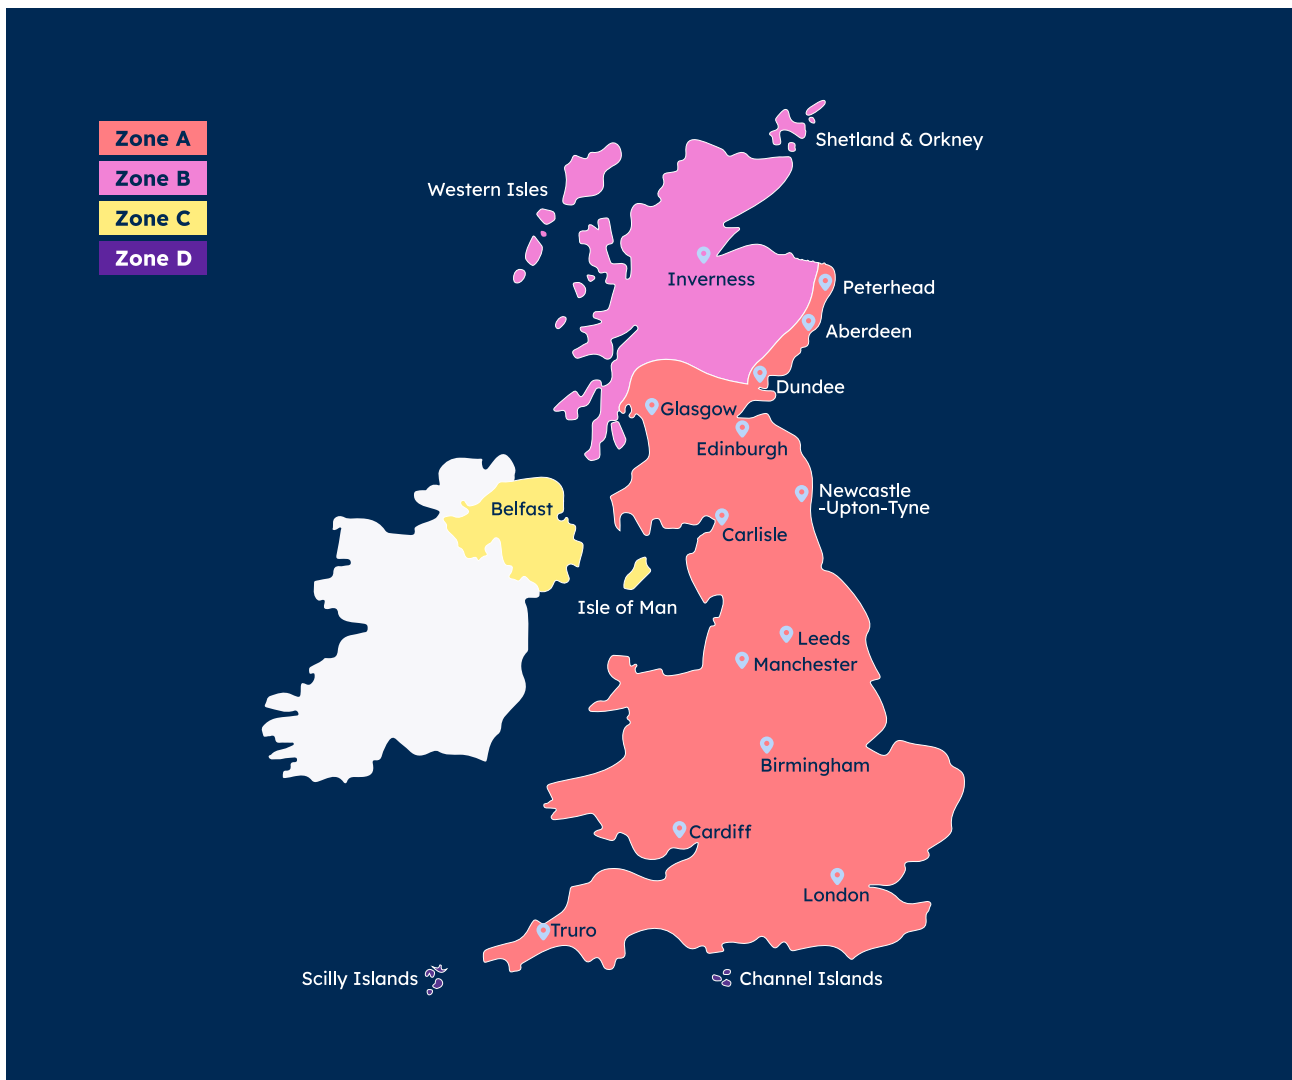

UK warehouse (GBP)

Total cost = Pick & Pack cost + Shipping cost.
£3 per order, £0.35 per item thereafter

	Standard	Express (Next day delivery)		
		Pre 9am	Pre 10am	Pre 12am
Zone A	£8.50	+ £40	+ £30	+ £20
Zone B	£27.00	-	-	-
Zone C	£35.00	-	-	-
Zone D	£60.00	-	-	-